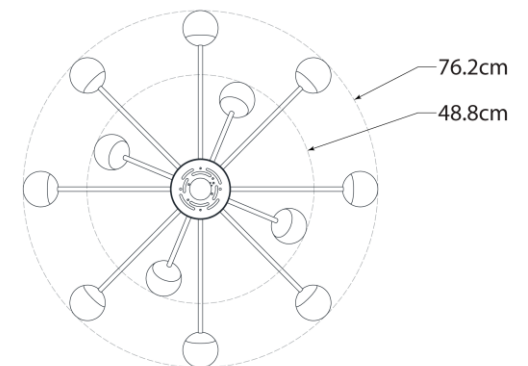

TEAR SHEET

Alloway 30" Flush Mount

Item # KS 4230PN-CG-EU

Designer: kate spade new york

Height: 34.3cm

Width: 76.2cm

Canopy: 12.7cm Round

Finishes: PN, SB

Glass Options: CG

Socket: Dedicated LED

Wattage: 40w (3200lm)

IP Rating: IP20 Class I

Side View

Top View