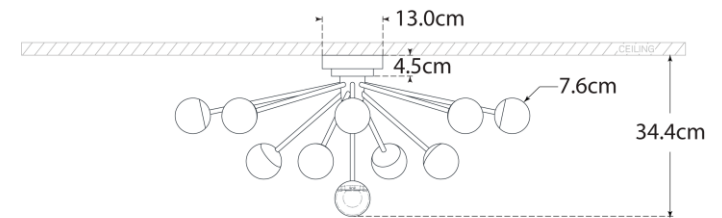

TEAR SHEET

Alloway 30" Flush Mount

Item # KS 4230PN-CG-EU

Designer: kate spade new york

Height: 34.3cm

Width: 76.2cm

Canopy: 12.7cm Round

Finishes: PN, SB

Glass Options: CG

Socket: Dedicated LED

Wattage: 40w (3200lm)

IP Rating: IP20 Class I

Side View

Top View