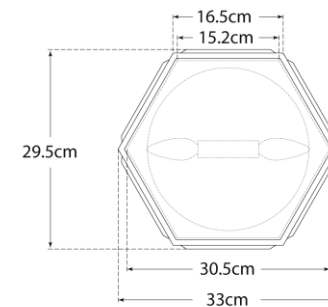

Front View

Bottom View