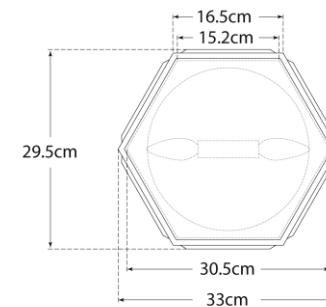

TEAR SHEET

Bradford Small Hexagonal Flush Mount

Item # KS 4120MIR/PN-FG-EU

Designer: kate spade new york

Height: 10.8cm

Width: 33cm

Finishes: BLK/SB, BLS/PN, CRE/SB, MIR/PN, MIR/SB

Glass Options: FG

Socket: 2 - E14 Candelabra

Wattage: 2 - 60 B

IP Rating: IP20 Class I

Front View

Bottom View