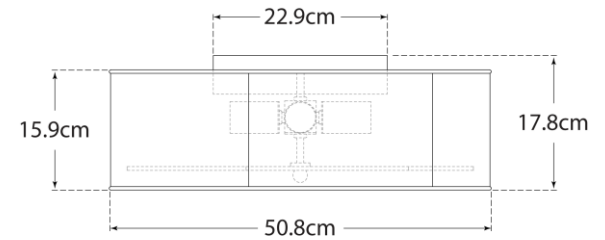

TEAR SHEET

Bryce Large Flower Flush Mount

Item # KS 4118BSL/WHT-FA-EU

Designer: kate spade new york

Height: 17.8cm

Width: 50.8cm

Finishes: BSL/WHT, G/WHT, NVY/WHT, PNK/WHT, WHT/G

Glass Options: FA

Socket: 4 - E27 Keyless

Wattage: 4 - 40 A

IP Rating: IP20 Class I

Bottom View