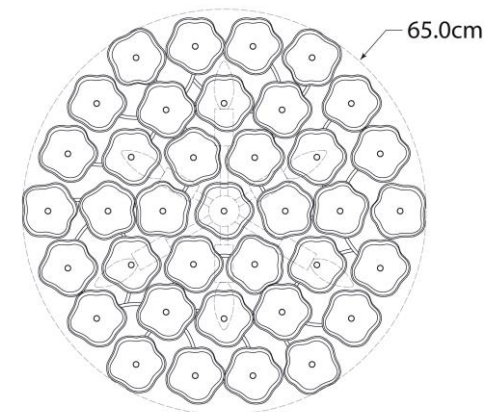

TEAR SHEET

Leighton Large Flush Mount

Item # KS 4066PN-CRE-EU

Designer: kate spade new york

Height: 15.2cm

Width: 65.4cm

Canopy: 30.5cm Round

Finishes: PN, SB

Glass Options: BLS, CRE

Socket: 6 - E14 Candelabra

Wattage: 6.5 LED B11

IP Rating: IP20 Class I

Side View

Bottom View