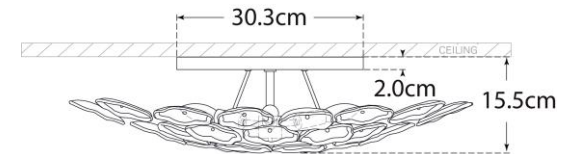

TEAR SHEET

Leighton Large Flush Mount

Item # KS 4066PN-CRE-EU

Designer: kate spade new york

Height: 15.2cm

Width: 65.4cm

Canopy: 30.5cm Round

Finishes: PN, SB

Glass Options: BLS, CRE

Socket: 6 - E14 Candelabra

Wattage: 6.5 LED B11

IP Rating: IP20 Class I

Side View

Bottom View