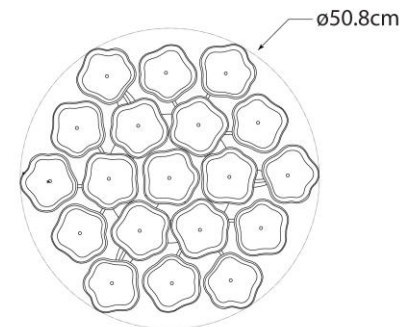

Side View

Bottom View