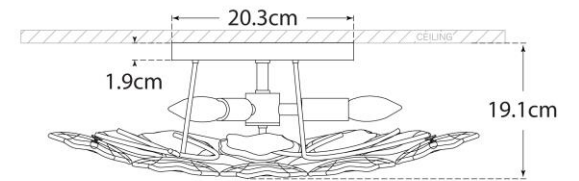

TEAR SHEET

Leighton Medium Flush Mount

Item # KS 4065PN-CRE-EU

Designer: kate spade new york

Height: 19cm

Width: 50.8cm

Canopy: 20.3cm Round

Finishes: PN, SB

Glass Options: BLS, CRE

Socket: 3 - E14 Keyless

Wattage: 3 - 40 B

IP Rating: IP20 Class I

Side View

Bottom View