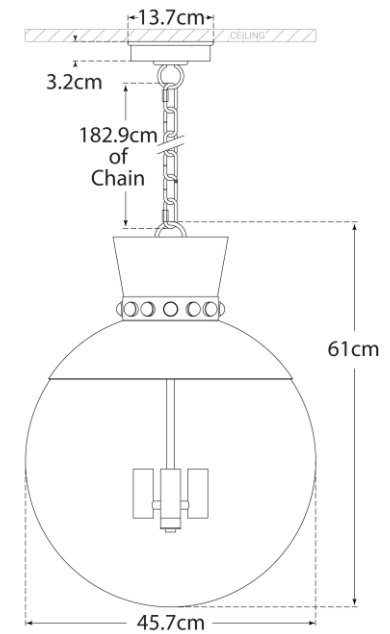

TEAR SHEET

Lucia Large Pendant

Item # JN 5052G/WHT-CG-EU

Designer: Julie Neill

Height: 61cm

Width: 33cm

Canopy: 12.7cm Round

Finishes: CEL/G, G/WHT, MBK/G, WHT/G

Glass Options: CG

Socket: 4 - E14 Candelabara

Wattage: 4 - 40 B

IP Rating: IP20 Class I

Front View