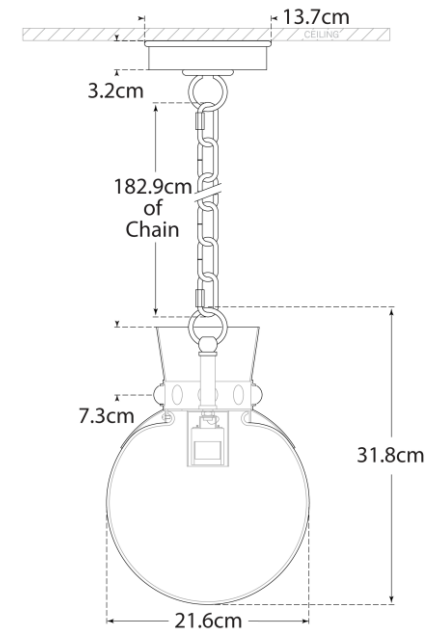

TEAR SHEET

Lucia Small Pendant

Item # JN 5050WHT/G-CG-EU

Designer: Julie Neill

Height: 31.8cm

Width: 21.6cm

Canopy: 12.7cm Round

Finishes: CEL/G, G/WHT, MBK/G, WHT/G

Glass Options: CG

Socket: E27 Keyless

Wattage: 60 A

IP Rating: IP20 Class I

Front View