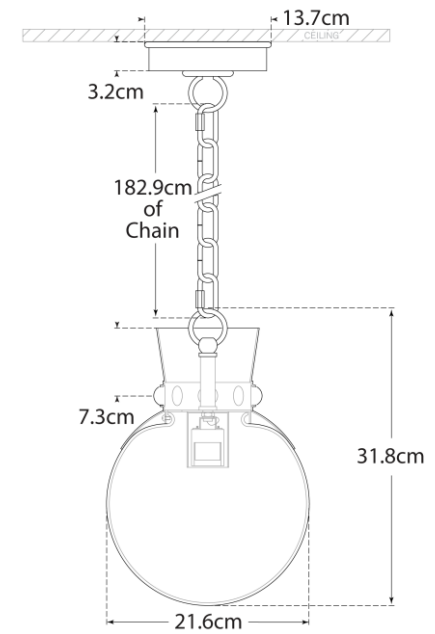

### Lucia Small Pendant

Item # JN 5050MBK/G-CG-EU

Designer: Julie Neill

Height: 31.8cm

Width: 21.6cm

Canopy: 12.7cm Round

Finishes: CEL/G, G/WHT, MBK/G, WHT/G

Glass Options: CG

Socket: E27 Keyless

Wattage: 60 A

IP Rating: IP20 Class I

Front View