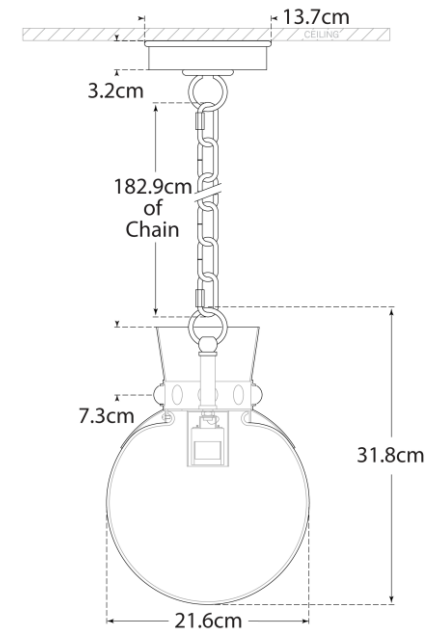

TEAR SHEET

Lucia Small Pendant

Item # JN 5050G/WHT-CG-EU

Designer: Julie Neill

Height: 31.8cm

Width: 21.6cm

Canopy: 12.7cm Round

Finishes: CEL/G, G/WHT, MBK/G, WHT/G

Glass Options: CG

Socket: E27 Keyless

Wattage: 60 A

IP Rating: IP20 Class I

Front View