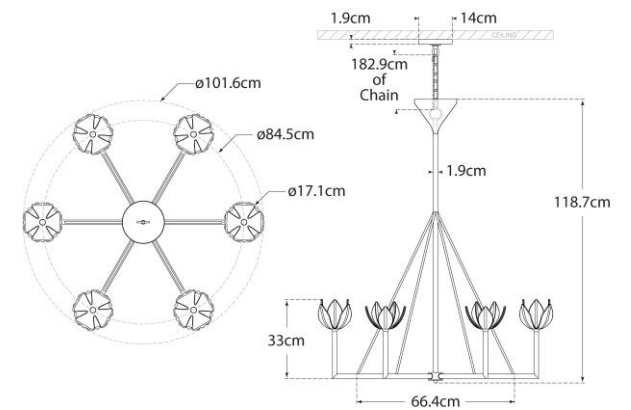

## Alberto Large Single Tier Chandelier

Item # JN 5004AGL-EU

Designer: Julie Neill

Height: 118.7cm

Width: 101.6cm

Canopy: 14cm Round

Finishes: AGL, BSL, PW

Socket: 6 - E14 Candelabra

Wattage: 6 - 60 G

IP Rating: IP20 Class I

Top View

Front View