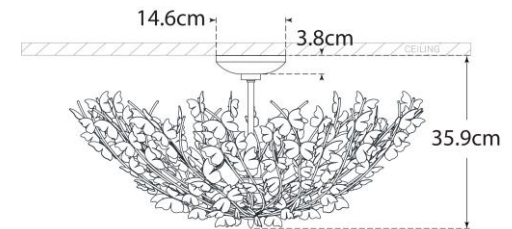

TEAR SHEET

Farfalle Large Semi-Flush Mount

Item # JN 4405BSL-EU

Designer: Julie Neill

Height: 36.2cm

Width: 76.2cm

Canopy: 14.6cm Round

Finishes: BSL, G

Socket: 8 - E14 Candelabra

Wattage: 5.5 LED B11

IP Rating: IP20 Class I

Side View

Top View