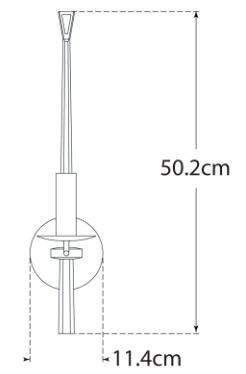

TEAR SHEET

Arnav Large Single Sconce

Item # IKF 2730AI-EU

Designer: Ian K. Fowler

Height: 50.2cm

Width: 11.4cm

Extension: 18.4cm

Backplate: 11.4cm Round

Finishes: AI

Socket: E14 Candelabra

Wattage: 5.5 LED C11

IP Rating: IP20 Class I

Top View

Side View

Front View