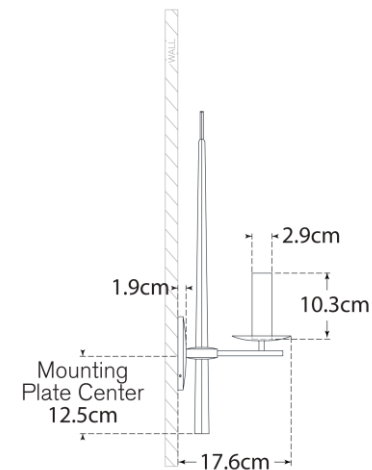

TEAR SHEET

Arnav Large Single Sconce

Item # IKF 2730AI-EU

Designer: Ian K. Fowler

Height: 50.2cm

Width: 11.4cm

Extension: 18.4cm

Backplate: 11.4cm Round

Finishes: AI

Socket: E14 Candelabra

Wattage: 5.5 LED C11

IP Rating: IP20 Class I

Top View

Side View

Front View