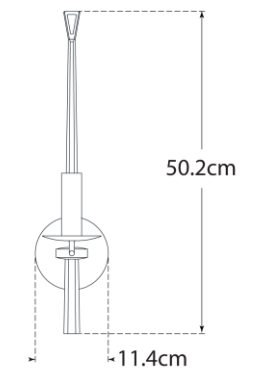

TEAR SHEET

Arnav Large Single Sconce

Item # IKF 2730AI-EU

Designer: Ian K. Fowler

Height: 50.2cm

Width: 11.4cm

Extension: 18.4cm

Backplate: 11.4cm Round

Finishes: AI

Socket: E14 Candelabra

Wattage: 5.5 LED C11

IP Rating: IP20 Class I

Top View

Side View

Front View