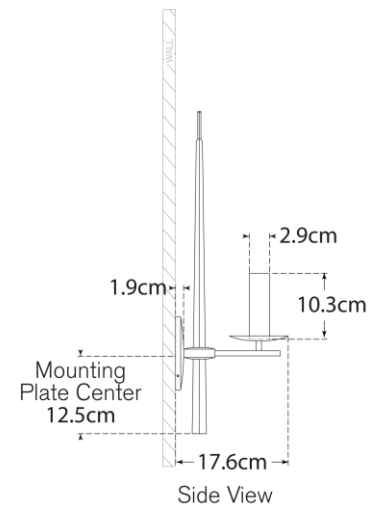

TEAR SHEET

Arnav Large Single Sconce

Item # IKF 2730AI-EU

Designer: Ian K. Fowler

Height: 50.2cm

Width: 11.4cm

Extension: 18.4cm

Backplate: 11.4cm Round

Finishes: AI

Socket: E14 Candelabra

Wattage: 5.5 LED C11

IP Rating: IP20 Class I

Top View

Side View

Front View