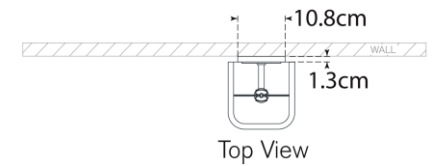

## Reagan Large Tail Sconce

Item # CHD 2902PN/CG-L-EU

Designer: Chapman & Myers

Height: 76.2cm

Width: 10.8cm

Extension: 10.2cm

Finishes: AB/CG, PN/CG

Shade Treatments: L

Socket: E14 Candelabra

Wattage: 40 B

IP Rating: IP20 Class I

Top View

Side View

Front View