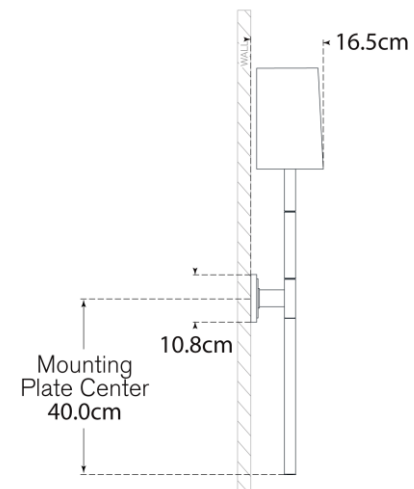

## Reagan Large Tail Sconce

Item # CHD 2902PN/CG-L-EU

Designer: Chapman & Myers

Height: 76.2cm

Width: 10.8cm

Extension: 10.2cm

Finishes: AB/CG, PN/CG

Shade Treatments: L

Socket: E14 Candelabra

Wattage: 40 B

IP Rating: IP20 Class I

Top View

Side View

Front View