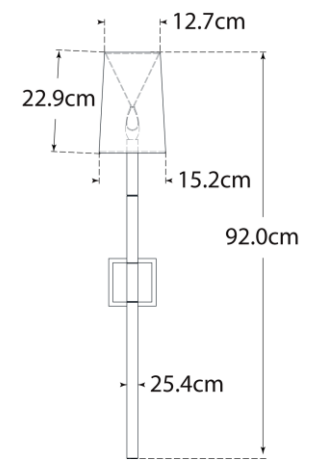

## Reagan Large Tail Sconce

Item # CHD 2902PN/CG-L-EU

Designer: Chapman & Myers

Height: 76.2cm

Width: 10.8cm

Extension: 10.2cm

Finishes: AB/CG, PN/CG

Shade Treatments: L

Socket: E14 Candelabra

Wattage: 40 B

IP Rating: IP20 Class I

Top View

Side View

Front View