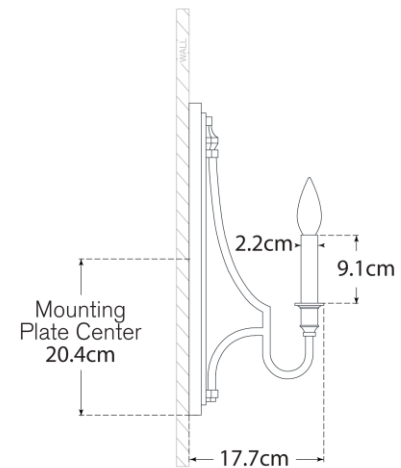

## Mykonos Medium Sconce

Item # CHD 2560PN-EU

Designer: Chapman & Myers

Height: 40.6cm

Width: 12.1cm

Extension: 21.6cm

Backplate: 12.1cm x 40.6cm Rectangle

Finishes: AB, AI, GI, PN

Socket: E14 Candelabra

Wattage: 5.5 LED B11

IP Rating: IP20 Class I

Note: CHS104NP Sold Separately

Top View

Side View

Front View