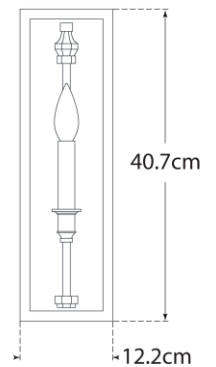

## Mykonos Medium Sconce

Item # CHD 2560PN-EU

Designer: Chapman & Myers

Height: 40.6cm

Width: 12.1cm

Extension: 21.6cm

Backplate: 12.1cm x 40.6cm Rectangle

Finishes: AB, AI, GI, PN

Socket: E14 Candelabra

Wattage: 5.5 LED B11

IP Rating: IP20 Class I

Note: CHS104NP Sold Separately

Top View

Side View

Front View