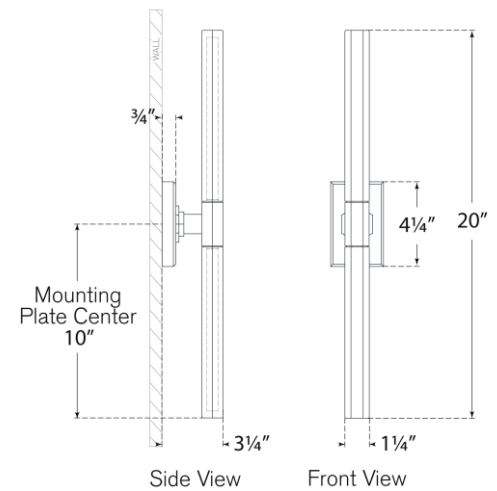

TEAR SHEET

Hawthorne 20" Double Bath Light

Item # CHD 2041PN-WG

Designer: Chapman & Myers

Height: 20"

Width: 2.5"

Extension: 3.25"

Backplate: 2.5" x 4.25" Rectangle

Finishes: AB, BZ, PN

Glass Options: WG

Lightsource: Dedicated LED

Wattage: 8w (900lm)

Weight: 3 Pounds

Note: Requires Smaller Outlet Box

Top View

Side View

Front View