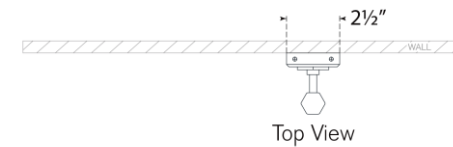

TEAR SHEET

Hawthorne 20" Double Bath Light

Item # CHD 2041PN-WG

Designer: Chapman & Myers

Height: 20"

Width: 2.5"

Extension: 3.25"

Backplate: 2.5" x 4.25" Rectangle

Finishes: AB, BZ, PN

Glass Options: WG

Lightsource: Dedicated LED

Wattage: 8w (900lm)

Weight: 3 Pounds

Note: Requires Smaller Outlet Box

Top View

Side View