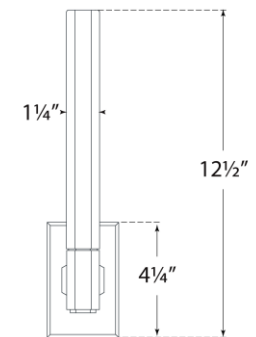

TEAR SHEET

Hawthorne 13" Single Bath Light

Item # CHD 2040BZ-WG

Designer: Chapman & Myers

Height: 12.5"

Width: 2.5"

Extension: 3.25"

Backplate: 2.5" x 4.25" Rectangle

Finishes: AB, BZ, PN

Glass Options: WG

Lightsource: Dedicated LED

Wattage: 5w (600lm)

Weight: 2 Pounds

Note: Requires Smaller Outlet Box

Top View

Side View