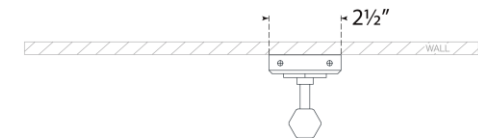

TEAR SHEET

Hawthorne 13" Single Bath Light

Item # CHD 2040BZ-WG

Designer: Chapman & Myers

Height: 12.5"

Width: 2.5"

Extension: 3.25"

Backplate: 2.5" x 4.25" Rectangle

Finishes: AB, BZ, PN

Glass Options: WG

Lightsource: Dedicated LED

Wattage: 5w (600lm)

Weight: 2 Pounds

Note: Requires Smaller Outlet Box

Top View

Side View