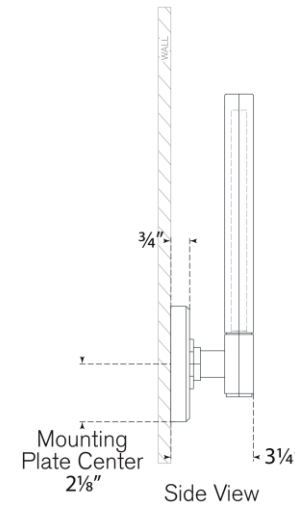

TEAR SHEET

Hawthorne 13" Single Bath Light

Item # CHD 2040BZ-WG

Designer: Chapman & Myers

Height: 12.5"

Width: 2.5"

Extension: 3.25"

Backplate: 2.5" x 4.25" Rectangle

Finishes: AB, BZ, PN

Glass Options: WG

Lightsource: Dedicated LED

Wattage: 5w (600lm)

Weight: 2 Pounds

Note: Requires Smaller Outlet Box

Top View

Side View

Front View