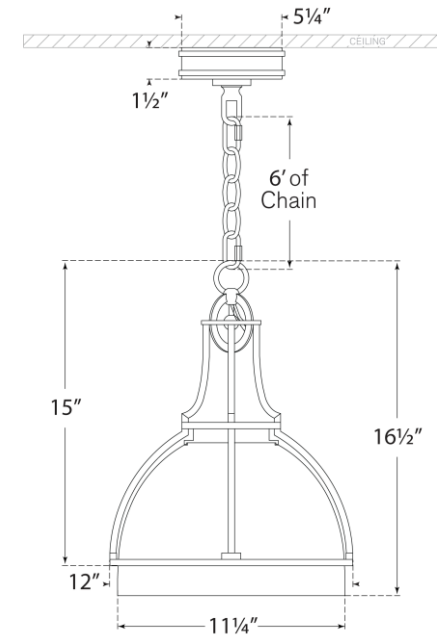

TEAR SHEET

Gracie Medium Dome Pendant

Item # CHC 5481PN-WG-EU

Designer: Chapman & Myers

Height: 41.3cm

Width: 30.5cm

Canopy: 13.3cm Round

Finishes: AB, AN, BZ, PN

Glass Options: CG, WG

Socket: Dedicated LED

Wattage: 15w (1300lm)

IP Rating: IP20 Class I

Front View