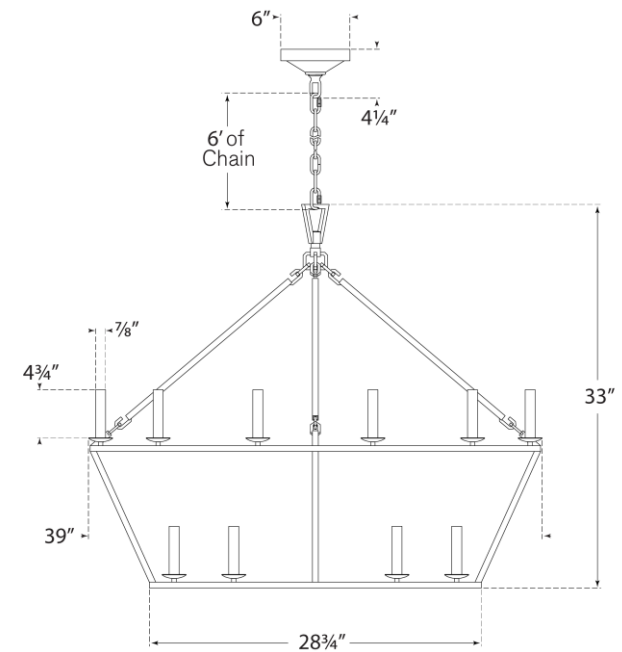

## Darlana Large Two-Tiered Ring Chandelier

Item # CHC 5179PN

Designer: Chapman & Myers

Height: 33"

Width: 40"

Canopy: 6" Round

Finishes: AI, GI, PN

Socket: 20 - E12 Candelabra

Wattage: 20 - 40 C11

Weight: 18 Pounds

©EFC DESIGNS

CHC5179