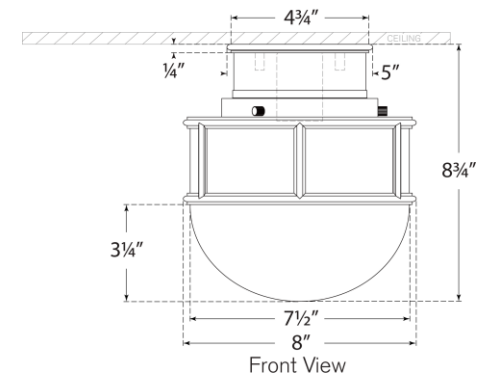

TEAR SHEET

Martil 8" Flush Mount

Item # CHC 4130AB-WG

Designer: Chapman & Myers

Height: 8.75"

Width: 8"

Canopy: 4.75" Round

Finishes: AB, BZ

Glass Options: WG

Socket: E26 Keyless

Wattage: 15 LED A19

Weight: 4 Pounds

Note: UL Only

Front View

Bottom View