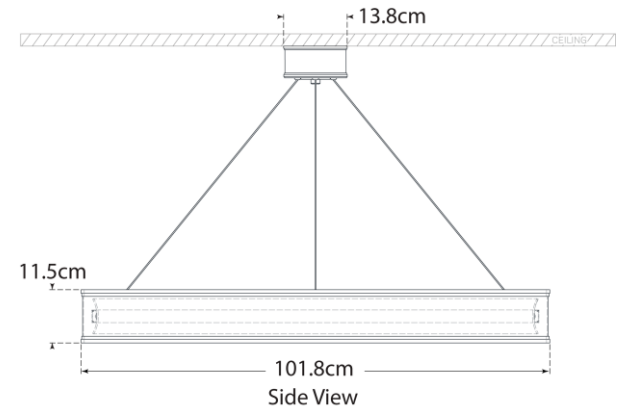

TEAR SHEET

Connery 40" Ring Chandelier

Item # CHC 1616PN-EU

Designer: Chapman & Myers

Height: 50.8cm - 304.8cm

Fixture Height: 11.4cm

Width: 101.6cm

Canopy: 14cm Round

Finishes: AB, BZ, PN, WHT/AB

Socket: Dedicated LED

Wattage: 85w (6800lm)

IP Rating: IP20 Class I

Note: Height Not Adjustable After Installation

Bottom View(1:2)