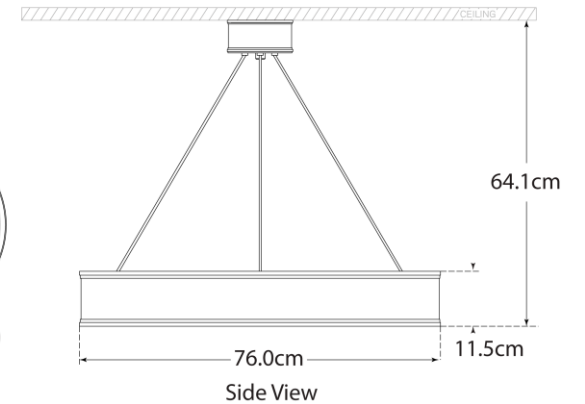

TEAR SHEET

Connery 30" Ring Chandelier

Item # CHC 1615PN-EU

Designer: Chapman & Myers

Height: 50.8cm - 312.4cm

Fixture Height: 11.4cm

Width: 76.2cm

Canopy: 14cm Round

Finishes: AB, BZ, PN, WHT/AB

Socket: Dedicated LED

Wattage: 65w (5200lm)

IP Rating: IP20 Class I

Note: Height Not Adjustable After Installation

Bottom View(1:2)

Side View