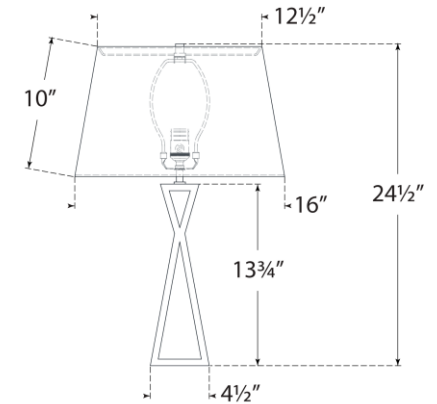

## Denali Small Table Lamp

Item # CHA 8550AI-L

Designer: Chapman & Myers

Height: 24.5"

Width: 16"

Base: 4" x 4.5" Rectangle

Finishes: AI

Shade Treatments: L

Shade Details: 12.5" x 16" x 10"

Socket: E26 Dimmer

Wattage: 15 LED A

Side View

Front View

Top View