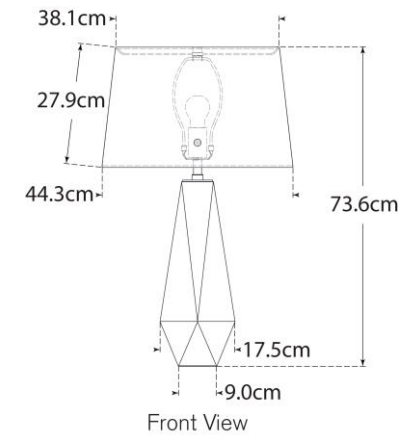

TEAR SHEET

Gemma Medium Table Lamp

Item # CHA 8438CG-L-EU

Designer: Chapman & Myers

Height: 73.7cm

Width: 44.4cm

Base: 8.9cm Square

Finishes: CG, SMG, WG

Shade Treatments: L

Shade Details: 38.1cm x 44.4cm x 27.9cm

Socket: E27 Keyless w/ Line Switch

Wattage: 15 LED A19

IP Rating: IP20 Class II

Note: French Wired | Item not available in Australia

Top View