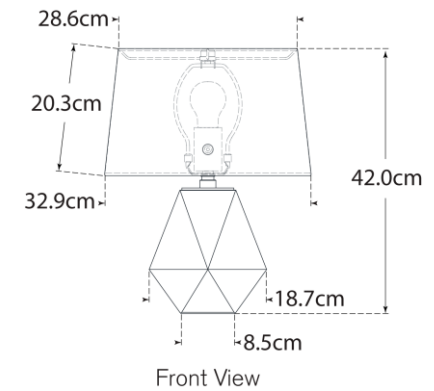

TEAR SHEET

Gemma Small Table Lamp

Item # CHA 8437WG-L-EU

Designer: Chapman & Myers

Height: 41.9cm

Width: 33cm

Base: 10.2cm Square

Finishes: CG, SMG, WG

Shade Treatments: L

Shade Details: 28.6cm x 33cm x 20.3cm

Socket: E27 Keyless w/ Line Switch

Wattage: 15 LED A19

IP Rating: IP20 Class II

Top View