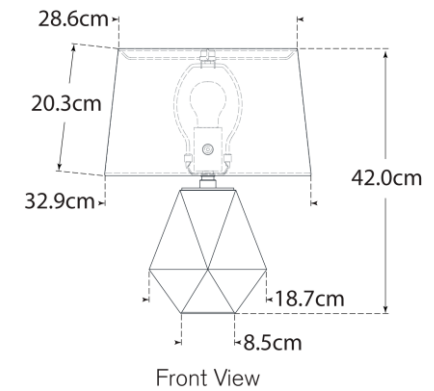

### Gemma Small Table Lamp

Item # CHA 8437SMG-L-EU

Designer: Chapman & Myers

Height: 41.9cm

Width: 33cm

Base: 10.2cm Square

Finishes: CG, SMG, WG

Shade Treatments: L

Shade Details: 28.6cm x 33cm x 20.3cm

Socket: E27 Keyless w/ Line Switch

Wattage: 15 LED A19

IP Rating: IP20 Class II

Top View