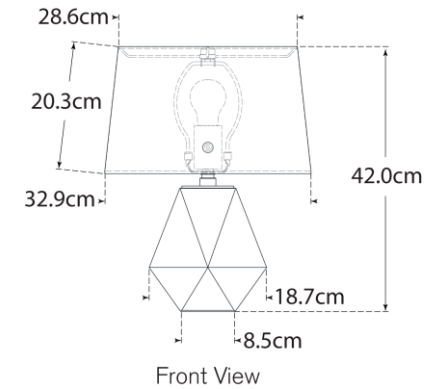

TEAR SHEET

Gemma Small Table Lamp

Item # CHA 8437CG-L-EU

Designer: Chapman & Myers

Height: 41.9cm

Width: 33cm

Base: 10.2cm Square

Finishes: CG, SMG, WG

Shade Treatments: L

Shade Details: 28.6cm x 33cm x 20.3cm

Socket: E27 Keyless w/ Line Switch

Wattage: 15 LED A19

IP Rating: IP20 Class II

Top View