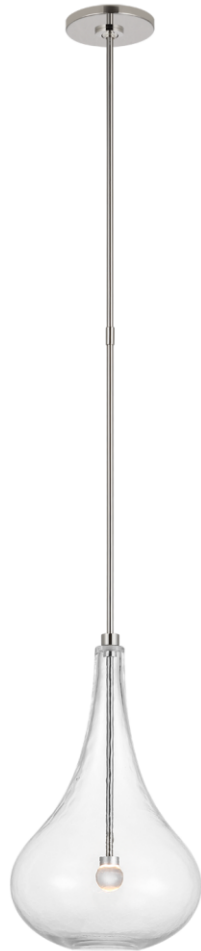

# TEAR SHEET

## Lomme Small Pendant

Item # CD 5027PN-CG-EU

Designer: Champalimaud

O/A Height: 151.8cm

Fixture Height: 41.9cm

Min. Custom Height: 66.7cm

Width: 25.4cm

Canopy: 12.7cm Round

Finishes: GM, PN, SB

Glass Options: CG

Socket: Dedicated LED

Wattage: 6w (500lm)

IP Rating: IP20 Class I