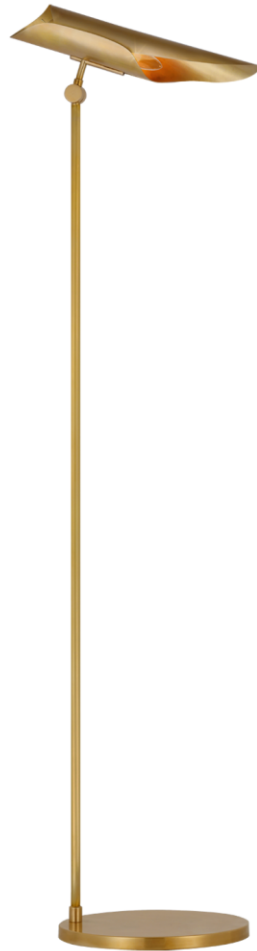

TEAR SHEET

Flore Floor Lamp

Item # CD 1020SB-EU

Designer: Champalimaud

Height: 123.2cm - 125cm

Width: 25.4cm

Extension: 31.5cm - 34.3cm

Base: 25.4cm Round

Finishes: GM, PN, SB, SB/RB

Socket: E14 On/Off Toggle

Wattage: 6.5 LED B11

IP Rating: IP20 Class II