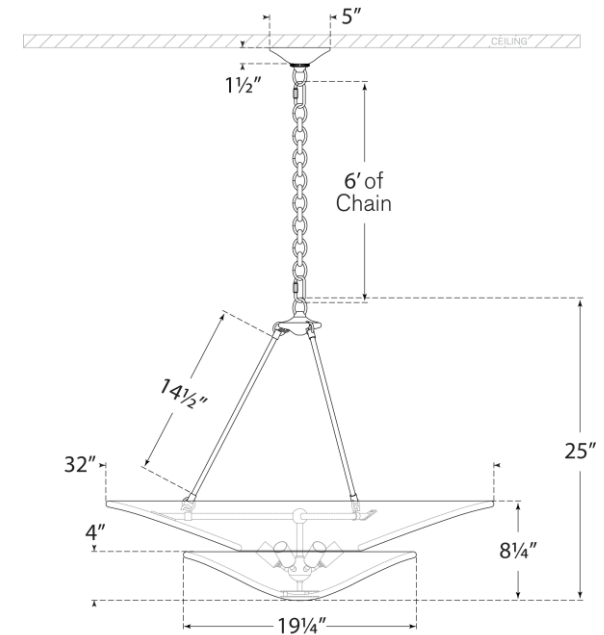

## Mollino Large Tiered Chandelier

Item # ARN 5427PN-PW-EU

Designer: AERIN

Height: 63.5cm

Width: 82.6cm

Canopy: 12.7cm Round

Finishes: BZ, HAB, PN

Shade Treatments: PW

Socket: 6 - E14 Candelabra

Wattage: 6 - 40 B

IP Rating: IP20 Class I

Front View