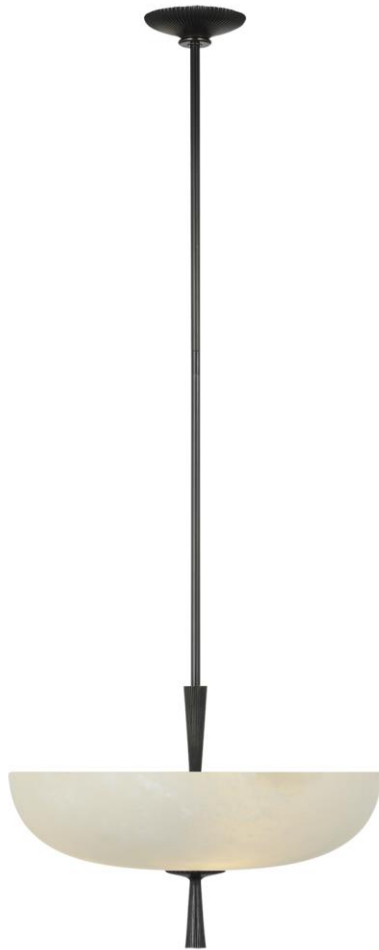

TEAR SHEET

Pascal 19" Bowl Pendant

Item # ARN 5415BZ-ALB

Designer: AERIN

O/A Height: 57.25"

Fixture Height: 13.5"

Min. Custom Height: 19.75"

Width: 19"

Canopy: 5.25" Round

Finishes: BZ, HAB, PN

Shade Treatments: ALB

Socket: 3 - E12 Candelabra

Wattage: 3 - 6.5 LED B11

Weight: 91 Pounds

Note: UL Only | Alabaster is a Natural Stone | Variations in Color and Texture are Expected | Custom Height Available