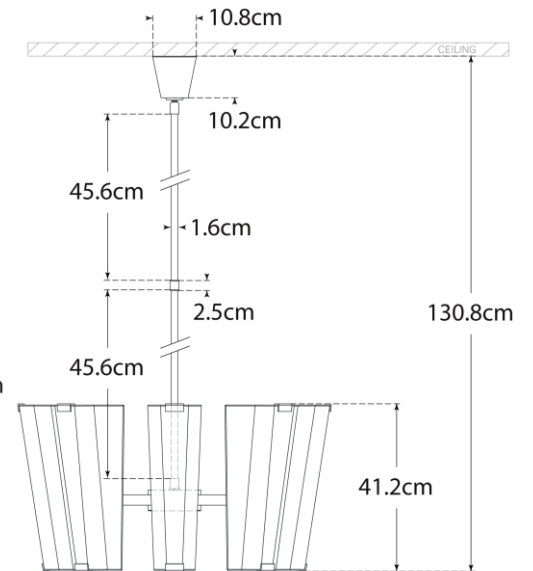

## Alpine Medium Chandelier

Item # ARN 5310PN-CG-EU

Designer: AERIN

O/A Height: 144.8cm

Fixture Height: 40.6cm

Min. Custom Height: 66cm

Width: 76.8cm

Canopy: 10.8cm Round

Finishes: HAB, PN

Glass Options: CG, WG

Socket: 16 - E14 Candelabra

Wattage: 16 - 60 B

IP Rating: IP20 Class I

Top View

Front View