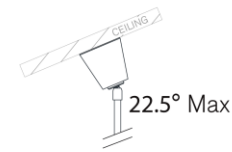

## Alpine Medium Chandelier

Item # ARN 5310PN-CG-EU

Designer: AERIN

O/A Height: 144.8cm

Fixture Height: 40.6cm

Min. Custom Height: 66cm

Width: 76.8cm

Canopy: 10.8cm Round

Finishes: HAB, PN

Glass Options: CG, WG

Socket: 16 - E14 Candelabra

Wattage: 16 - 60 B

IP Rating: IP20 Class I

Top View

Front View