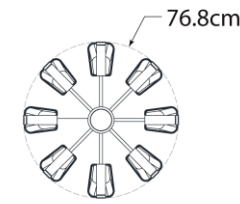

## Alpine Medium Chandelier

Item # ARN 5310PN-CG-EU

Designer: AERIN

O/A Height: 144.8cm

Fixture Height: 40.6cm

Min. Custom Height: 66cm

Width: 76.8cm

Canopy: 10.8cm Round

Finishes: HAB, PN

Glass Options: CG, WG

Socket: 16 - E14 Candelabra

Wattage: 16 - 60 B

IP Rating: IP20 Class I

Top View

Front View