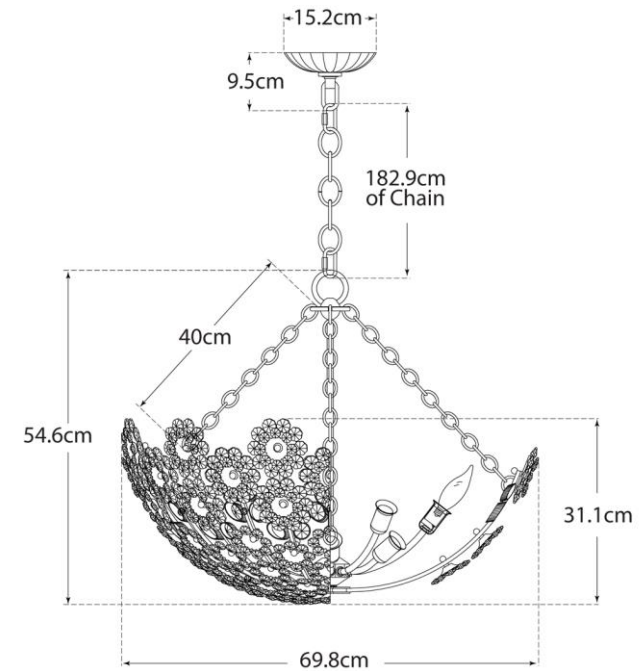

TEAR SHEET

Claret Short Chandelier

Item # ARN 5220G-CG-EU

Designer: AERIN

Height: 54.6cm

Width: 69.8cm

Canopy: 15.2cm Decorative

Finishes: BSL, G

Glass Options: CG

Socket: 12 - E14 Candelabra

Wattage: 12 - 40 B

IP Rating: IP20 Class I

ARN5220