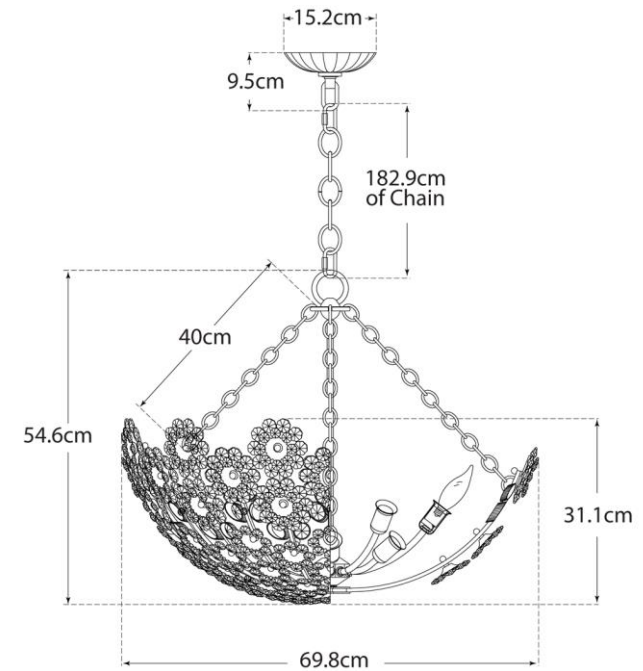

TEAR SHEET

Claret Short Chandelier

Item # ARN 5220BSL-CG-EU

Designer: AERIN

Height: 54.6cm

Width: 69.8cm

Canopy: 15.2cm Decorative

Finishes: BSL, G

Glass Options: CG

Socket: 12 - E14 Candelabra

Wattage: 12 - 40 B

IP Rating: IP20 Class I

ARN5220