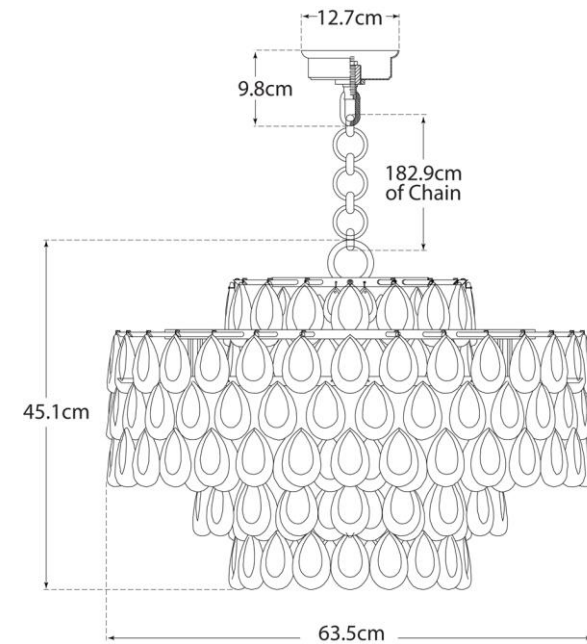

TEAR SHEET

Liscia Medium Chandelier

Item # ARN 5173PN-CG-EU

Designer: AERIN

Height: 45.1cm

Width: 63.5cm

Canopy: 12.7cm Round

Finishes: G, PN

Glass Options: CG

Socket: 12 - E14 Candelabra

Wattage: 12 - 40 B

IP Rating: IP20 Class I

ARN5173