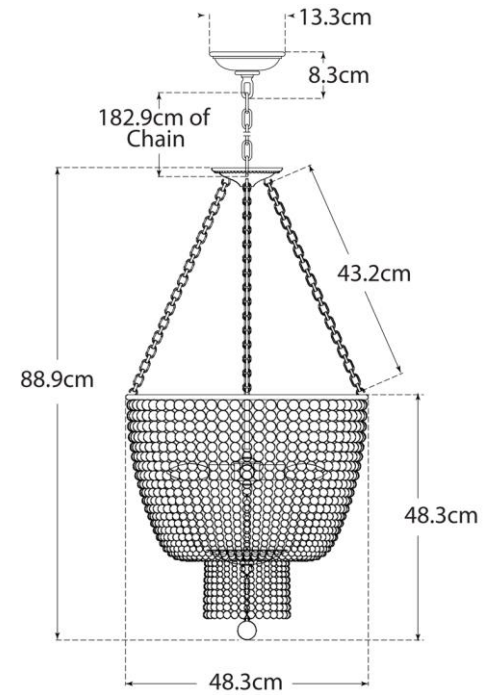

## Jacqueline Chandelier

Item # ARN 5102HAB-CG-EU

Designer: AERIN

Height: 88.9cm

Width: 48.3cm

Canopy: 13.3cm Round

Finishes: BSL, HAB

Trim Options: CG, WG

Socket: 4 - E14 Candelabra

Wattage: 4 - 60 B

IP Rating: IP20 Class I

ARN5102