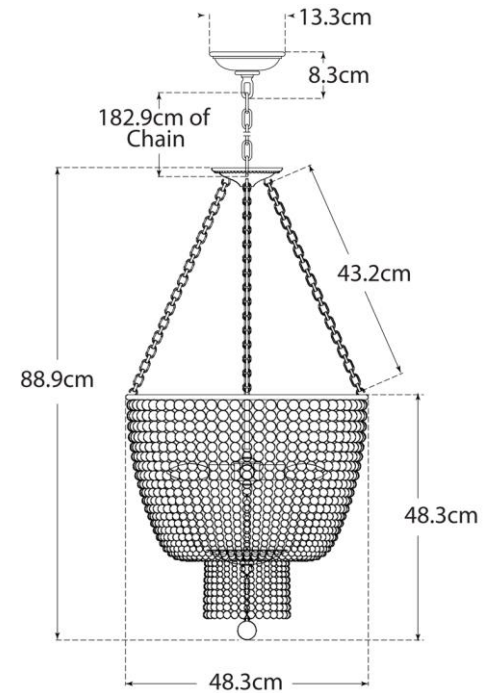

TEAR SHEET

Jacqueline Chandelier

Item # ARN 5102BSL-WG-EU

Designer: AERIN

Height: 88.9cm

Width: 48.3cm

Canopy: 13.3cm Round

Finishes: BSL, HAB

Trim Options: CG, WG

Socket: 4 - E14 Candelabra

Wattage: 4 - 60 B

IP Rating: IP20 Class I

ARN5102