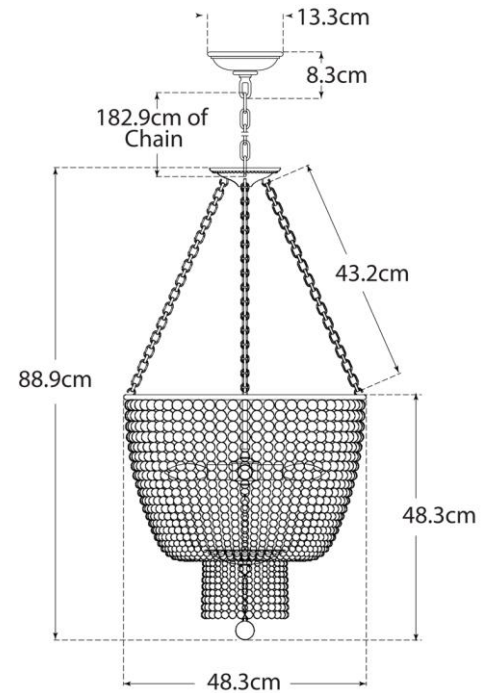

TEAR SHEET

Jacqueline Chandelier

Item # ARN 5102BSL-CG-EU

Designer: AERIN

Height: 88.9cm

Width: 48.3cm

Canopy: 13.3cm Round

Finishes: BSL, HAB

Trim Options: CG, WG

Socket: 4 - E14 Candelabra

Wattage: 4 - 60 B

IP Rating: IP20 Class I

ARN5102