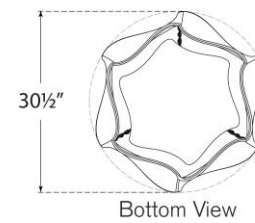

TEAR SHEET

Ayers 31" Sculptural Chandelier

Item # ARN 5040BZ/PW

Designer: AERIN

Height: 21"

Width: 30.5"

Canopy: 5" Round

Finishes: BZ/PW, HAB/PW

Socket: 6 - E12 Candelabra

Wattage: 6 - 6.5 LED B11

Weight: 44 Pounds

Note: UL Only

Bottom View

Front View