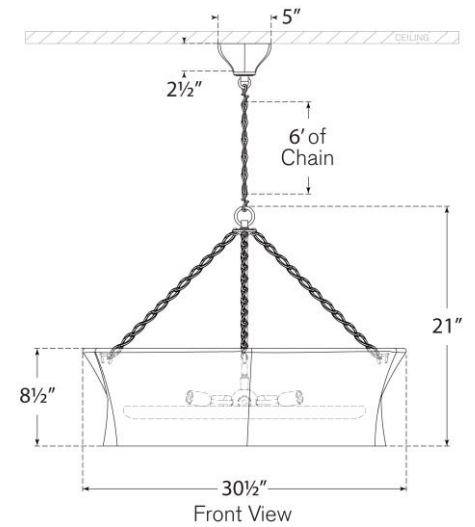

TEAR SHEET

Ayers 31" Sculptural Chandelier

Item # ARN 5040BZ/PW

Designer: AERIN

Height: 21"

Width: 30.5"

Canopy: 5" Round

Finishes: BZ/PW, HAB/PW

Socket: 6 - E12 Candelabra

Wattage: 6 - 6.5 LED B11

Weight: 44 Pounds

Note: UL Only

Bottom View

Front View