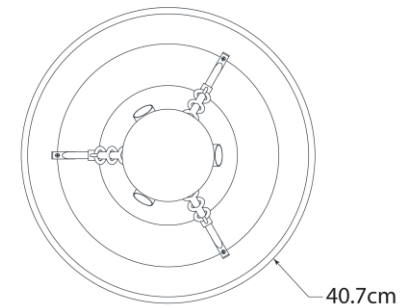

TEAR SHEET

Mollino 16" Semi Flush Mount

Item # ARN 4425PN-PW-EU

Designer: AERIN

Height: 33cm

Width: 40.6cm

Canopy: 12.7cm Round

Finishes: BZ, HAB, PN

Shade Treatments: PW

Socket: 3 - E14 Candelabra

Wattage: 6.5 LED B11

IP Rating: IP20 Class I

Side View

Top View