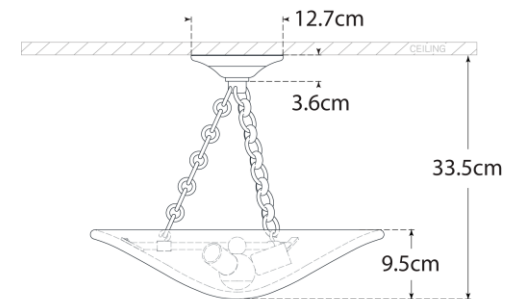

TEAR SHEET

Mollino 16" Semi Flush Mount

Item # ARN 4425PN-PW-EU

Designer: AERIN

Height: 33cm

Width: 40.6cm

Canopy: 12.7cm Round

Finishes: BZ, HAB, PN

Shade Treatments: PW

Socket: 3 - E14 Candelabra

Wattage: 6.5 LED B11

IP Rating: IP20 Class I

Side View

Top View