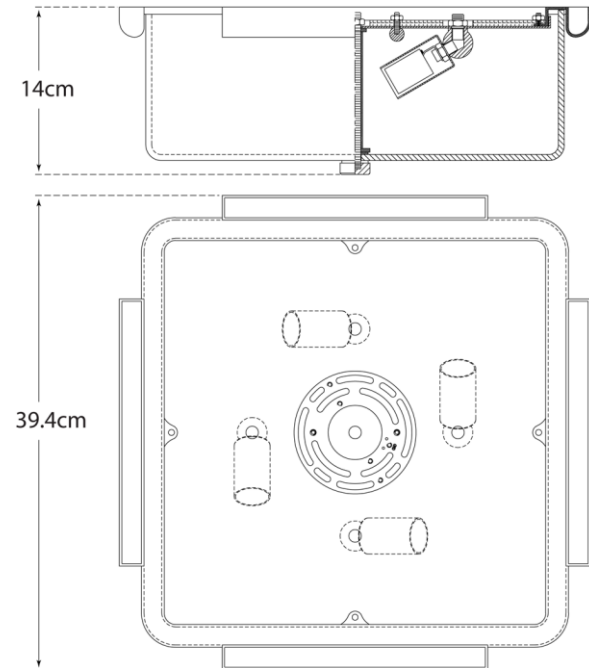

TEAR SHEET

Mezan Large Flush Mount

Item # ARN 4321PN-WG-EU

Designer: AERIN

Height: 14cm

Width: 39.4cm

Finishes: HAB, PN

Glass Options: WG

Socket: 4 - E14 Candelabra

Wattage: 4 - 40 B

IP Rating: IP20 Class I

ARN4321