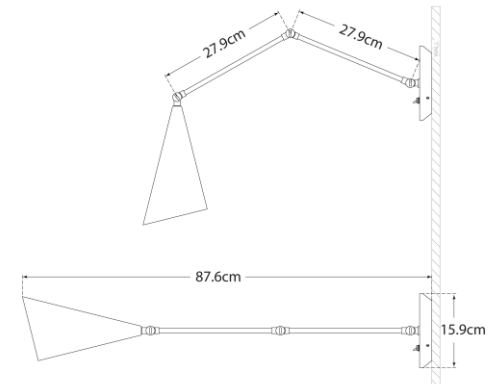

TEAR SHEET

Clemente Double Arm Library Sconce

Item # ARN 2912WHT-EU

Designer: AERIN

Height: 50.8cm - 90.2cm

Width: 16.5cm

Extension: 33cm - 88.9cm

Backplate: 15.9cm Round

Finishes: BLK, WHT

Shade Treatments: BKL, WHT

Socket: E27 Keyless w/ Switch on Backplate

Wattage: 40 A

IP Rating: IP20 Class I

Side View