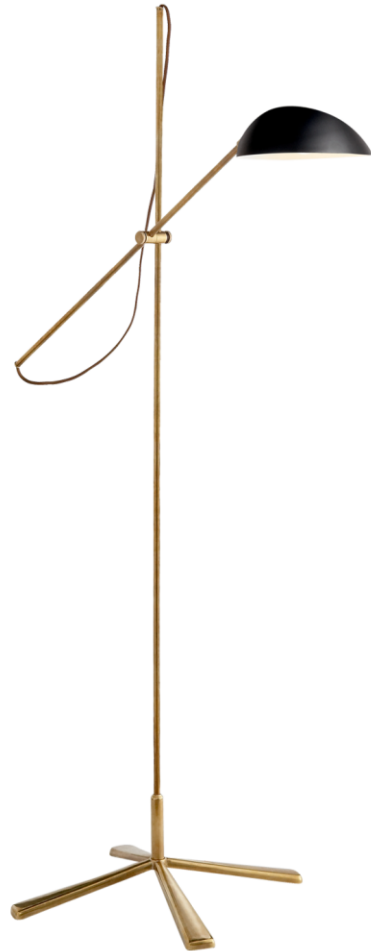

TEAR SHEET

Graphic Floor Lamp

Item # ARN 1501HAB-BLK-EU

Designer: AERIN

Height: 170.2cm

Width: 111.8cm

Base: 58.4cm Round

Finishes: HAB

Shade Treatments: BLK, WHT

Socket: E27 Keyless w/ Line Switch

Wattage: 15 LED A

IP Rating: IP20 Class II