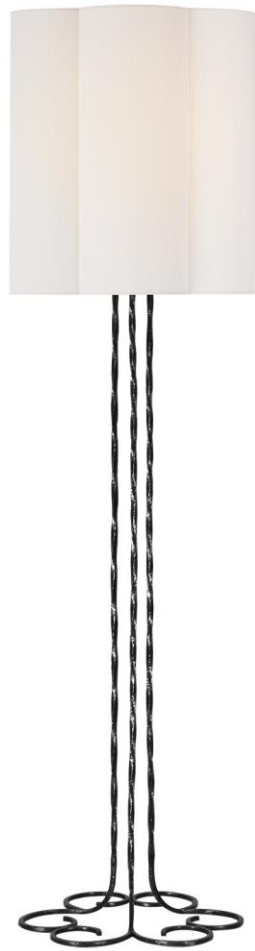

TEAR SHEET

Shae Sculpted Floor Lamp

Item # ARN 1020AI-L

Designer: AERIN

Height: 64.5"

Width: 18"

Base: 14.5" x 16" Decorative

Finishes: AI, GI

Shade Treatments: L, LS

Shade Details: 18" x 18" x 19"

Socket: E26 Dimmer

Wattage: 15 LED A19

Weight: 6 Pounds

Note: UL Only