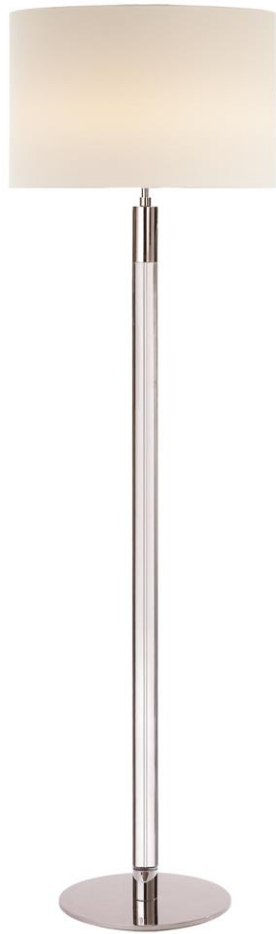

TEAR SHEET

Riga Floor Lamp

Item # ARN 1005PN/CG-L-EU

Designer: AERIN

Height: 152.4cm

Width: 50.8cm

Base: 30.5cm Round

Finishes: HAB/CG, PN/CG

Shade Treatments: L

Shade Details: 49.6cm x 50.8cm x 33.1cm

Socket: 2 - E27 Keyless w/ Line Switch

Wattage: 2 - 60 A

IP Rating: IP20 Class II