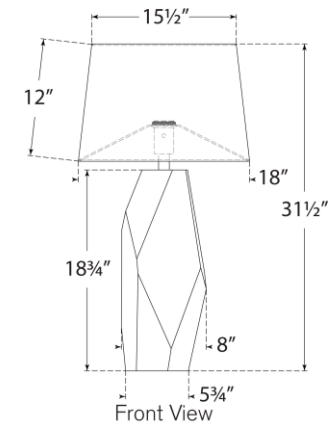

TEAR SHEET

Crystallo 32" Faceted Table Lamp

Item # AMB 3091ALB-L

Designer: Anne-Marie Barton

Height: 31.5"

Width: 18"

Base: 5.75" x 6" Decorative

Finishes: ALB

Shade Treatments: L

Shade Details: 15.5" x 18" x 12"

Socket: E26 Dimmer

Wattage: 15 LED A19

Weight: 27 Pounds

Note: UL Only | Alabaster is a Natural Stone | Variations in Color and Texture are Expected

Top View

Side View

Front View