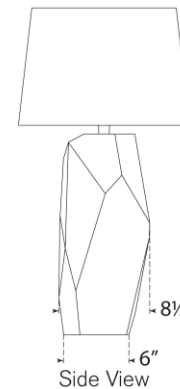

TEAR SHEET

Crystallo 32" Faceted Table Lamp

Item # AMB 3091ALB-L

Designer: Anne-Marie Barton

Height: 31.5"

Width: 18"

Base: 5.75" x 6" Decorative

Finishes: ALB

Shade Treatments: L

Shade Details: 15.5" x 18" x 12"

Socket: E26 Dimmer

Wattage: 15 LED A19

Weight: 27 Pounds

Note: UL Only | Alabaster is a Natural Stone | Variations in Color and Texture are Expected

Top View

Side View

Front View